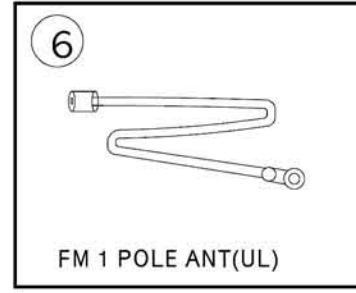

1. Instruction manual ass'y - Accessories

NO	DESCRIPTION	PARTS NO.	Q.ty
1	POLY BAG		1
2	CARD WARRANTY	CQE1A172X	1
3	AM LOOP ANTENNA ASS'Y	CSA1A027Z	1
4	BATTERY		3
5	OWNER'S MANUAL	CQX1A1026Z	1
6	FM 1 POL ANT(UL)	CSA1A019Z	1
7	REMOCON TRANSMITTER ASS'Y	RB30K00	1
8	SHEET GUIDE	CQE1A259Z	1
9	SHEET IMPORTANT	CQE1A169Z	1
10	STAPLE		3
11	COVER ASS'Y	CGRAVR130ZA	1
1	COVER A	CGR1A331M7H43	1
2	COVER B	CGR1A332M7H43	1
3	SHEET, FRONT COVER	CQE1A219Z	1
4	PAD,COVER	CPS1A676	1
5	BAG,POLY		1
12	IMAGE BROCHURES		1

2. Package Drawing

NO	DESCRIPTION	PART NO.	Qty
1	MANUAL ASS'Y		1
2	REMOCON ASS'Y	RB30K00	1
3	SNOW,PAD(L)	CPS5A564	1
4	SNOW,PAD(R)	CPS5A565	1
5	SET	AVR 240	1
6	OUTER CARTON	CPG1A797Y	1
7	MICROPHONE ASS'Y	CJXAVR335MICRO	1