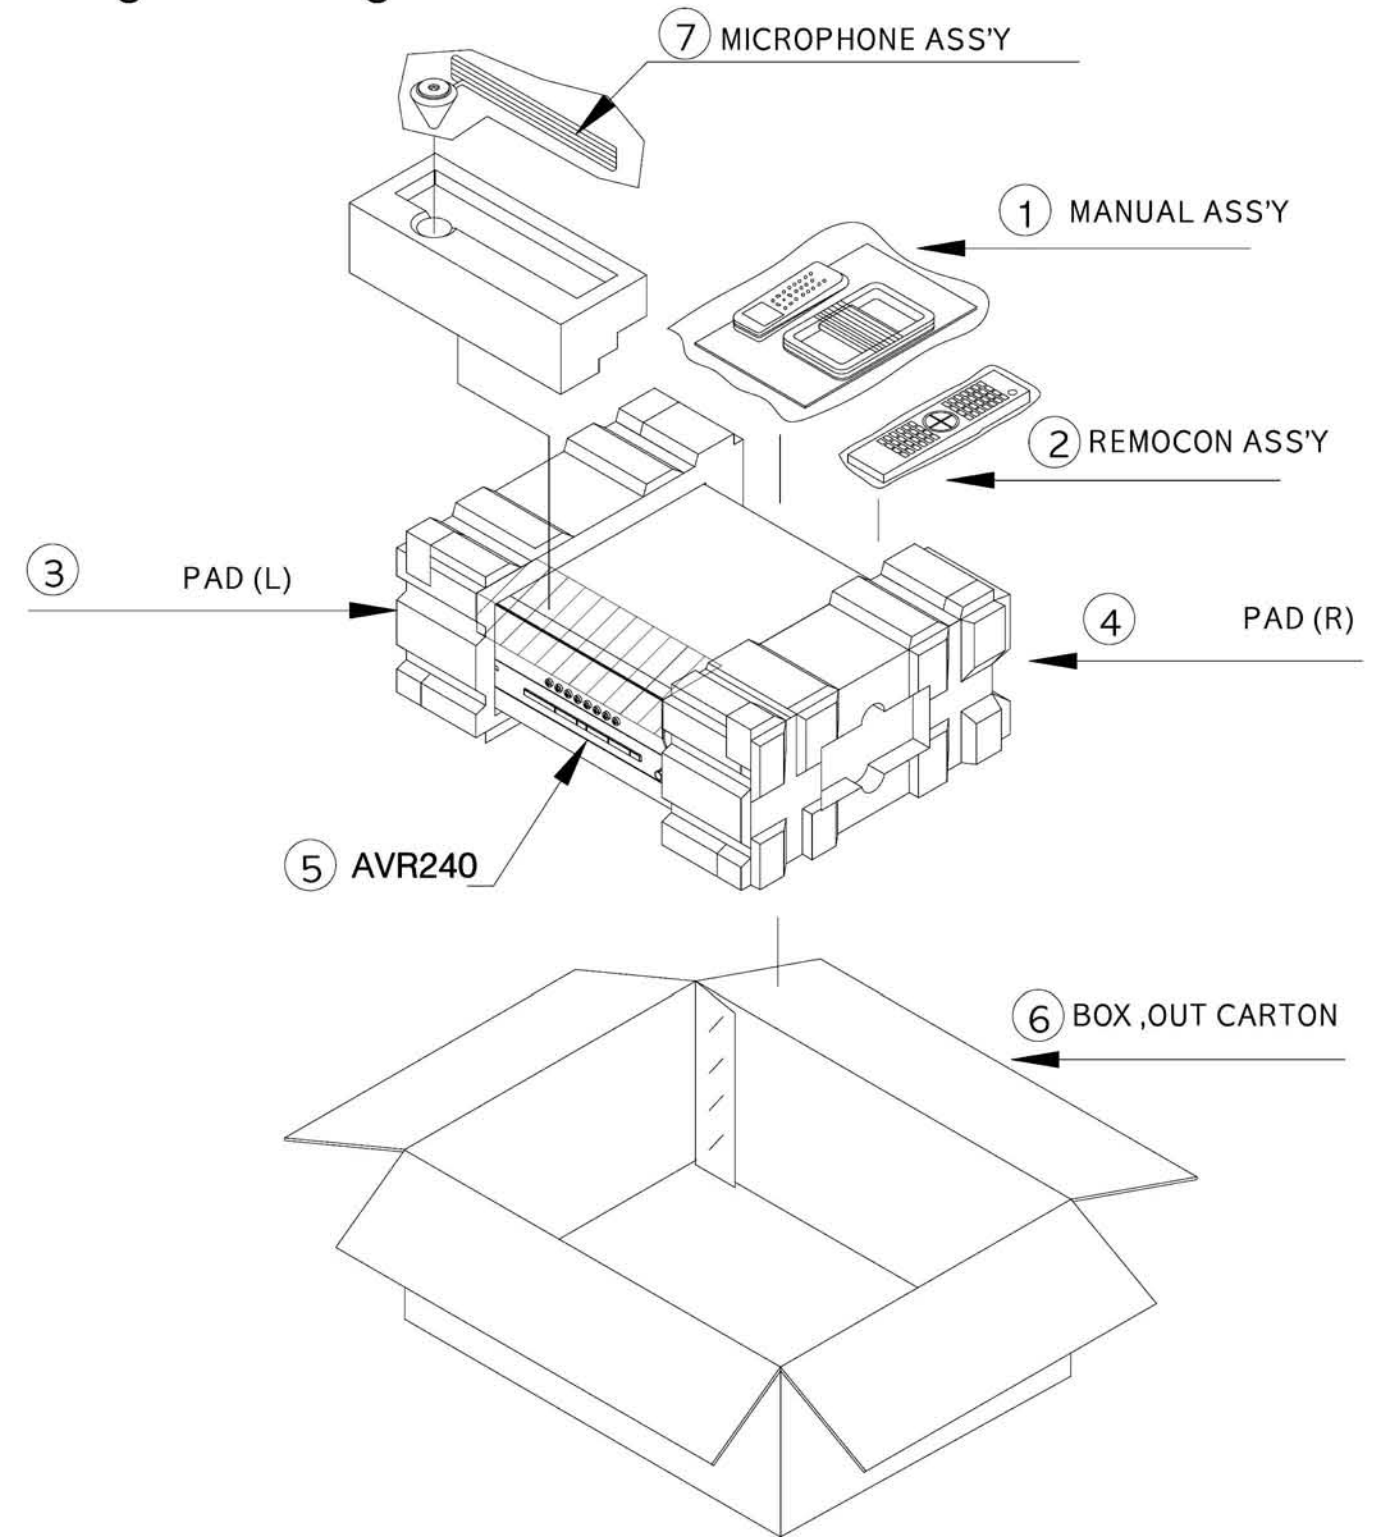

1. Instruction manual ass'y - Accessories

NO	DESCRIPTION	PARTS NO.	Q.ty
1	POLY BAG		1
2	CARD WARRANTY	CQE1A172X	1
3	AM LOOP ANTENNA ASS'Y	CSA1A027Z	1
4	BATTERY		3
5	OWNER'S MANUAL	CQX1A1026Z	1
6	FM 1 POL ANT(UL)	CSA1A019Z	1
7	REMOCON TRANSMITTER ASS'Y	RB30K00	1
8	SHEET GUIDE	CQE1A259Z	1
9	SHEET IMPORTANT	CQE1A169Z	1
10	STAPLE		3
11	COVER ASS'Y	CGRAVR130ZA	1
1	COVER A	CGR1A331M7H43	1
2	COVER B	CGR1A332M7H43	1
3	SHEET, FRONT COVER	CQE1A219Z	1
4	PAD,COVER	CPS1A676	1
5	BAG,POLY		1
12	IMAGE BROCHURES		1

2. Package Drawing

NO	DESCRIPTION	PART NO.	Qty
1	MANUAL ASS'Y		1
2	REMOCON ASS'Y	RB30K00	1
3	SNOW,PAD(L)	CPS5A564	1
4	SNOW,PAD(R)	CPS5A565	1
5	SET	AVR 240	1
6	OUTER CARTON	CPG1A797Y	1
7	MICROPHONE ASS'Y	CJXAVR335MICRO	1